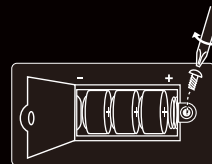

HALLOWEEN LED FINGER LIGHT™

4.25 in. (10.8 cm)

3 LR44

Batteries Included
(for demo purposes only)

For Indoor Use Only.

AGES 15+

**ON/
OFF**

SWITCH
ON BACK
OF ITEM

The Batteries supplied with this product are for demonstration purposes and may have a shorter life than expected.

**BATTERY
TYPE 3 X
1.5V LR44
REQUIRED
(included)**

HOW TO REPLACE BATTERIES:

1. Remove small locking screw and battery cover.
2. Remove used batteries.
3. Insert new batteries, ensuring "+" positive are placed as markings shown.
4. Replace the battery cover and screw.