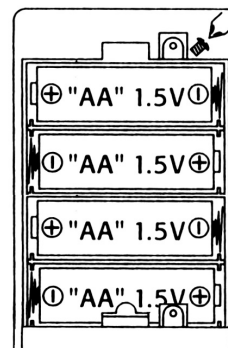

Requires 4 "AA" Batteries

ALL NEW MATERIALS

PLASTIC, POLYESTER

Surface Washable only.

Hovering Ghost is a trademark of Tekky Toys.

Copyright © 2008 Tekky Toys. All Rights Reserved

MADE IN CHINA

ITEM #53508
HOVERING GHOST™
Manufactured and distributed by
Tekky Toys, Orland Park, IL 60467