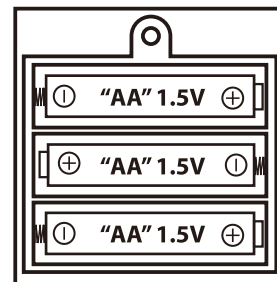

NOTE: Keep switch in the "OFF" position when not in use.

BATTERY INSTRUCTION AND CAUTIONS

1. Contains (3) "AA" 1.5-volt alkaline batteries. Batteries are not rechargeable.
2. Battery installation and removal should be performed by an adult. Batteries are harmful if swallowed. Keep away from young children.
3. Remove batteries when not in use.
4. Use only batteries recommended in the instructions.
5. Do not mix new and used batteries.
6. Do not mix alkaline, carbon-zinc, nickel-cadmium, rechargeable or different types of batteries.
7. Be mindful to insert batteries with the correct polarity (+/-) as indicated.
8. Remove all exhausted batteries.
9. Rechargeable batteries are only to be charged under adult supervision.
10. Rechargeable batteries are to be removed from the item before being charged.
11. Non-rechargeable batteries are not to be recharged.
12. The supply terminals are not to be short-circuited.
13. Always dispose of exhausted batteries properly.
14. DO NOT dispose of batteries in fire, they may leak or explode.

Model #61121. WEDNESDAY ENID SINCLAIR
Manufactured for: Tekky, Orland Park, IL 60467 USA
Distributed by: Lowe's Home Centers LLC
1000 Lowe's Blvd., Mooresville, NC 28117
888-251-1006

WEDNESDAY © 2022 MGM Television Entertainment Inc.
WEDNESDAY is a trademark of Tee & Charles Addams Foundation.
© 2024 Metro-Goldwyn-Mayer Studios Inc. All Rights Reserved.
TEKKY and the logo design are trademarks of JCW Investments,
Inc., d/b/a Tekky, and used under license.

WARNING!
Cancer and Reproductive Harm -
www.P65Warnings.ca.gov
TekkyDesign.com

WARNING: CHOKING HAZARD
Small parts. This item is not a toy. For decoration purposes only.
This product is intended for use by persons 15 years of age and older.
Not intended for use by children 14 years of age and younger.
Please retain this information for future reference.